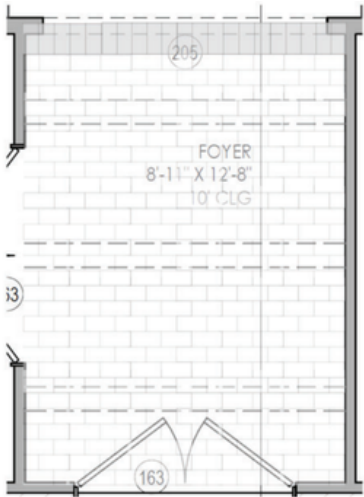

13254 LOST CREEK

EXTERIOR

GARAGE

FRONT PATIO

ELEVATION FRONT

BRICK - HICKORY (TRINITY)
SIDING HARDIE BOARD + BATTEN - SW 9599 LIMESTONE
TRIM/CORNICE - SW 7068 GRIZZLE GRAY

13254 LOST CREEK LIVING/ENTRY

ENTRY