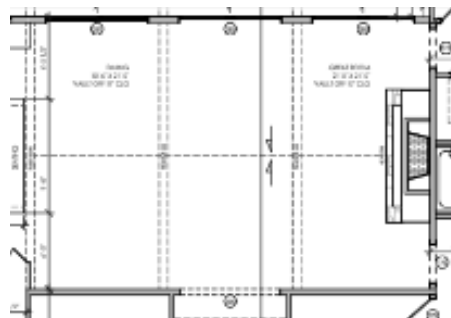

FIREPLACE HILL COUNTRY
BLEND FROM RICHBURG
STONE W/ WHITE GROUT
(THICK GROUT)

42" GAS FIREBOX