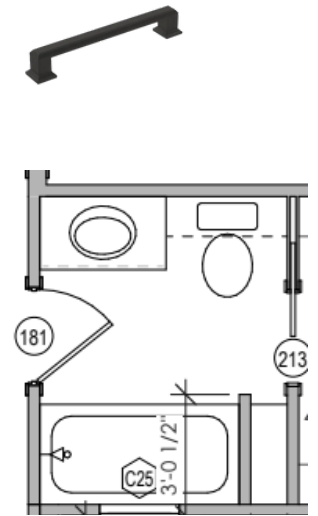

13254 LOST CREEK PRIMARY SUITE

SILESTONE - PERSIAN WHITE
COUNTERTOPS

13254 LOST CREEK BED 4 BATH

SILESTONE - SIBERIAN FROST
COUNTERTOPS

13254 LOST CREEK BED 3 BATH

SILESTONE - MIAMI ORO
COUNTERTOPS

13254 LOST CREEK BED 2 BATH