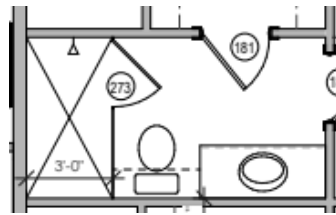

13254 LOST CREEK BED 4 BATH

SILESTONE - SIBERIAN FROST
COUNTERTOPS