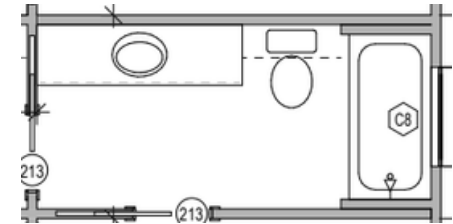

13254 LOST CREEK PRIMARY SUITE

SILESTONE - PERSIAN WHITE
COUNTERTOPS

13254 LOST CREEK BED 4 BATH

SILESTONE - SIBERIAN FROST
COUNTERTOPS

13254 LOST CREEK BED 3 BATH

SILESTONE - MIAMI ORO
COUNTERTOPS

13254 LOST CREEK BED 2 BATH