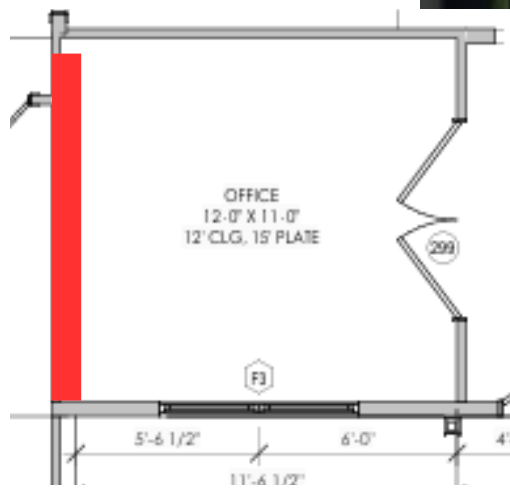

13225 LOST CREEK OFFICE

TRIM DETAIL (FULL WALL)